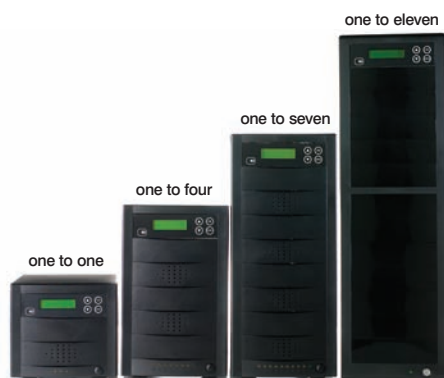

The best way to
duplicate digital media
effectively and efficiently

Edge10's range of duplication towers make copying any form of digital media affordable, fast, effective and reliable. Available in One to One, One to Four, One to Seven and One to Eleven.

The **EdgeDupe** is a standalone device which enables users to have multiple copies of their CD, Blu-Ray DVD, USB stick or SD Card in a matter of minutes with no PC required. The **EdgeDupe** is a professional grade duplicating unit, which combined with high quality Pioneer drives, makes it the smart solution for anyone wanting fast copies of digital media. Vertical markets include: musicians, television and radio stations, software companies, schools and universities, medics and photographers.

...take a closer look at our web2.0site
www.edge10.com

Standard

Blu-Ray DVD

Standard

	one to one	one to four	one to seven	one to eleven
Chassis Size	3 bay	6 bay	9 bay	13 bay
Chassis model	ED300	ED600	ED900	ED1300
Controller	P301F	P304L	P307D	P311D
ROM / Writer(s)	1 / 1	1 / 4	1 / 7	1 / 11
Max Speed (DVD)	20x	20x	20x	20x
CPU	32bit	32bit	32bit	32bit
Buffer	8MB	32MB	64MB	64MB
Copy, Test, Verify and Compare Functions	Yes	Yes	Yes	Yes
LCD Display	2 x 16 Character (4 button keypad)	2 x 16 Character (4 button keypad)	2 x 16 Character (4 button keypad)	2 x 16 Character (4 button keypad)
Formats	CDR, CDRW, DVD-R, DVD+R, DVD-RW, DVD+RW, DVD-R Dual Layer, DVD+R Double Layer, & DVD-RAM	CDR, CDRW, DVD-R, DVD+R, DVD-RW, DVD+RW, DVD-R Dual Layer, DVD+R Double Layer, & DVD-RAM	CDR, CDRW, DVD-R, DVD+R, DVD-RW, DVD+RW, DVD-R Dual Layer, DVD+R Double Layer, & DVD-RAM	CDR, CDRW, DVD-R, DVD+R, DVD-RW, DVD+RW, DVD-R Dual Layer, DVD+R Double Layer, & DVD-RAM