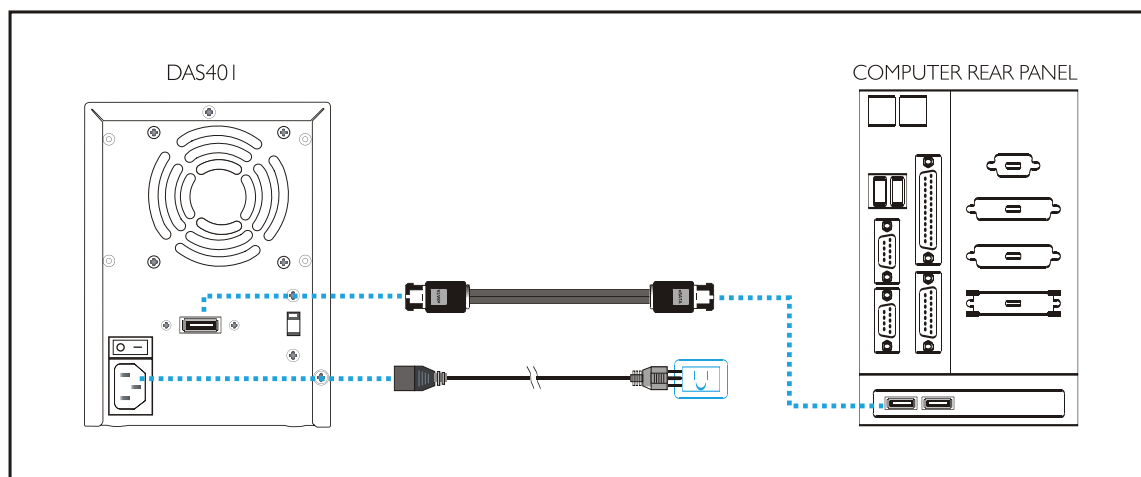

edgestore

DAS401

4 bay storage with RAID & eSATA

The DAS401 is a compact RAID tower utilising the latest SATA II port feature, where one single eSATA cable connects to four 3Gbps SATA II hard drives. Designed with easy installation in mind, the trayless DAS401 allows instant installation by simply inserting the hard drives after opening the protective ventilating cover. The unit supports JBOD and Spanning modes for instant storage expansion. It also supports RAID 0,1,0+1,5,5+spare via included software utility, for high performance and hard drive redundancy. The package includes a 2-port eSATA PCIe card at no additional cost, which allows the connection between two DAS401 units (up to 8 hard drives) using only two cables.

DAS401

4 bay storage with RAID & eSATA

SATA HDD SUPPORT

3.5" SATA HDD
Easy Cable-less
Installation

Quiet 8cm fan

Quiet 8cm fan
with blue LED

4 Way Venting

Directional
Venting For
Maximum Cooling

Port-Multiplier

Simple one cable
connection

features

- Ideal for Expert Users
- Very Quiet Operation
- Raid Backup - 0, 1, 5 & 10
- Combine Mode to Maximise Capacity
- SATA Drives only
- Supports eSATA
- 4 Bay Compact Form Factor
- With dedicated eSATA PCI Card
- High Quality Power Supply

HARDWARE CONNECTION DIAGRAM

Microsoft
Windows

Macintosh

Dimensions :

GW : 3.1Kg
Width : 135mm
Height : 180mm
Depth : 255mm

SYSTEM REQUIREMENT

- IBM PC/AT Compatible, iMac, Mac mini, Mac Pro, Macbook, Macbook Pro, G5, Power Macintosh, eMac, iMac, PowerBook G4, iBook G4, Windows 2000/ XP/ Vista/ Server 2003, Mac OS X 10.3.