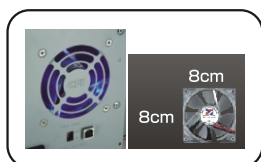

SATA HDD SUPPORT

3.5" SATA HDD
Easy Cable-less
Installation

Quiet 8cm fan

Quiet 8cm fan
with blue LED