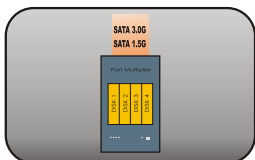

edgestore

DAS401

4 bay storage with RAID & eSATA

The DAS401 is a compact RAID tower utilising the latest SATA II port feature, where one single eSATA cable connects to four 3Gbps SATA II hard drives. Designed with easy installation in mind, the trayless DAS401 allows instant installation by simply inserting the hard drives after opening the protective ventilating cover. The unit supports JBOD and Spanning modes for instant storage expansion. It also supports RAID 0,1,0+1,5,5+spare via included software utility, for high performance and hard drive redundancy. The package includes a 2-port eSATA PCIe card at no additional cost, which allows the connection between two DAS401 units (up to 8 hard drives) using only two cables.

DAS401

4 bay storage with RAID & eSATA

SATA HDD SUPPORT

3.5" SATA HDD
Easy Cable-less
Installation

Quiet 8cm fan

Quiet 8cm fan
with blue LED

4 Way Venting

Directional
Venting For
Maximum Cooling

Port-Multiplier

Simple one cable
connection

features

- Ideal for Expert Users
- Very Quiet Operation
- Raid Backup - 0, 1, 5 & 10
- Combine Mode to Maximise Capacity
- SATA Drives only
- Supports eSATA
- 4 Bay Compact Form Factor
- With dedicated eSATA PCI Card
- High Quality Power Supply

HARDWARE CONNECTION DIAGRAM

Microsoft
Windows

Macintosh

Dimensions :

GW : 3.1Kg
Width : 135mm
Height : 180mm
Depth : 255mm

SYSTEM REQUIREMENT

- IBM PC/AT Compatible, iMac, Mac mini, Mac Pro, Macbook, Macbook Pro, G5, Power Macintosh, eMac, iMac, PowerBook G4, iBook G4, Windows 2000/ XP/ Vista/ Server 2003, Mac OS X 10.3.