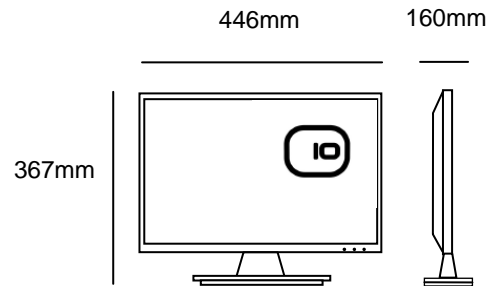

W194C 18.5" The Best Value Fully Featured True Widescreen Monitor From Edge10

The W194C from Edge10 is a 18.5" wide 16:9 aspect ratio LCD monitor, ideal for home and office use. This monitor is certainly the ultimate value in widescreen monitors with an ultra fast response time and high resolution. The high contrast ratio means this monitor is ideal for graphic design and standard office applications, without compromising functionality for online video viewing and delighting hardcore gamers. Like all Edge10 monitors the W194C comes backed by our industry leading three year on-site exchange warranty.

Monitor Cosmetics:

LCD:

Pixel Pitch (mm):

Native Resolution:

Scan Frequency:

View Angle:

Display Area (mm):

Display Colour:

Operation Environment:

Tilt Angle: Max.

Weight:

Dimensions (W x D x H):

VESA Wall Mount Compliant:

Warranty:

Black bezel with black stand and black rear cabinet

18.5" active matrix, thin film transistor (TFT) LVDS

0.3mm

WXGA+ 1366 x 768

Horizontal: 31.5kHz - 60kHz Vertical: 50Hz - 75Hz

CR=5: Horizontal: 170° Vertical: 170°

409.8 (H) x 230.4 (V)

16.7 Million

1000:1

300 cd/m²