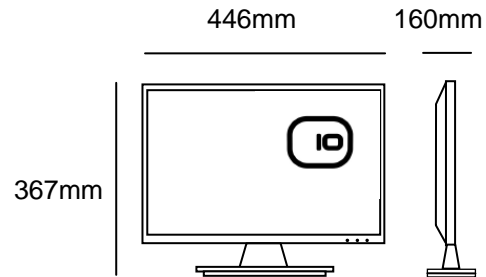

W193 19" The Best Value Fully Featured Monitor From Edge10

The W193 from Edge10 is a 19" wide aspect ratio LCD monitor, ideal for home and office use. This monitor is certainly the ultimate value in widescreen monitors with an ultra fast response time, high resolution and DVI connection. The high contrast ratio means this monitor is ideal for graphic design and standard office applications, without compromising functionality for online video viewing and delighting hardcore gamers. Like all Edge10 monitors the W193 has integrated stereo speakers and comes backed by our industry leading three year on-site exchange warranty.

Monitor Cosmetics:	Black bezel with black stand and black rear cabinet
LCD:	19" active matrix, thin film transistor (TFT) LVDS
Pixel Pitch (mm):	0.285mm
Native Resolution:	WXGA+ 1440 x 900
Scan Frequency:	Horizontal: 30kHz - 80kHz Vertical: 60Hz - 75Hz
View Angle:	Horizontal: 160° Vertical: 160°
Display Area (mm):	410 (H) x 257 (V)
Display Colour:	16.7 Million
Contrast Ratio:	850:1
Brightness:	300 cd/m2
Response Time (Tr+Tf):	5ms
Speakers:	2 x 2 Watts per channel
Anti-theft Security:	Kensington® Lock
Compatibility:	Windows 95/98/98SE/Me/NT4/2000/XP, Mac OS, Macintosh, Linux Plug & Play - DDC1/2B
Input Video Signal:	Analogue: (Connector: 15 pin D-sub) 0.7 Vp-p separate sync. TTL level, RGB analogue, Detachable cable Digital: DVI, Detachable cable
Input power source:	AC 100-240V, 50-60Hz
Power management (EPA Compliant):	Normal operation: < 45W Off/Suspend/Stand-by mode: < 1W
Operation Environment: Temperature:	5 - 40°C Humidity: 20% - 90%
Tilt Angle: Max.	Forward tilt 5° Max. backward tilt: 15°
Weight:	Net: 4.2kg
Dimensions (W x D x H):	446 x 160 x 367mm
VESA Wall Mount Compliant:	100mm x 100mm
Warranty:	Three year on-site exchange