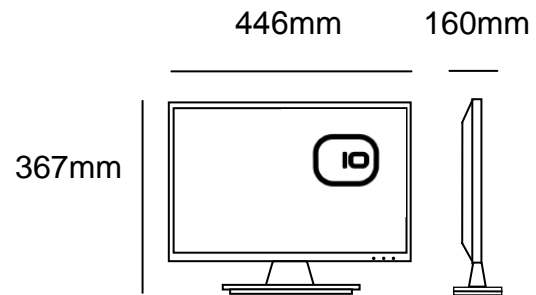

T193 19" Education Specific Toughened Glass Widescreen Monitor

edge10

The T193 from Edge10 is the ideal monitor for schools and colleges who need an affordable widescreen LCD monitor with toughened glass. The hard glass protects the screen from sharp objects and accidental knocks yet also the optical characteristics of the glass ensure that the picture is sharp and colours are vibrant. This monitor is certainly the ultimate value in widescreen monitors and like all Edge10 monitors the T193 has integrated stereo speakers and comes backed by our industry leading three year on-site exchange warranty.

Monitor Cosmetics:	Black bezel with black stand and black rear cabinet
Glass Hardness:	8h
Optic Glass:	Optic10
LCD:	19" active matrix, thin film transistor (TFT) LVDS
Pixel Pitch (mm):	0.285mm
Native Resolution:	WXGA+ 1440 x 900
Scan Frequency:	Horizontal: 30kHz - 80kHz Vertical: 60Hz - 75Hz
View Angle:	Horizontal: 160° Vertical: 160°
Display Area (mm):	410 (H) x 257 (V)
Display Colour:	16.7 Million
Contrast Ratio:	850:1
Brightness:	300 cd/m ²
Response Time (Tr+Tf):	2ms
Speakers:	2 x 2 Watts per channel
Anti-theft Security:	Kensington® Lock
Compatibility:	Windows 95/98/98SE/Me/NT4/2000/XP, Mac OS, Macintosh, Linux Plug & Play - DDC1/2B
Input Video Signal:	Analogue: (Connector: 15 pin D-sub) 0.7 Vp-p separate sync. TTL level, RGB analogue, Detachable cable Digital: DVI, Detachable cable
Input power source:	AC 100-240V, 50-60Hz
Power management (EPA Compliant):	Normal operation: < 45W Off/Suspend/Stand-by mode: < 1W
Operation Environment: Temperature:	5 - 40°C Humidity: 20% - 90%
Tilt Angle: Max.	Forward tilt 5° Max. backward tilt: 15°
Weight:	Net: 4.6kg
Dimensions (W x D x H):	446 x 160 x 367mm
VESA Wall Mount Compliant:	100mm x 100mm
Warranty:	Three year on-site exchange